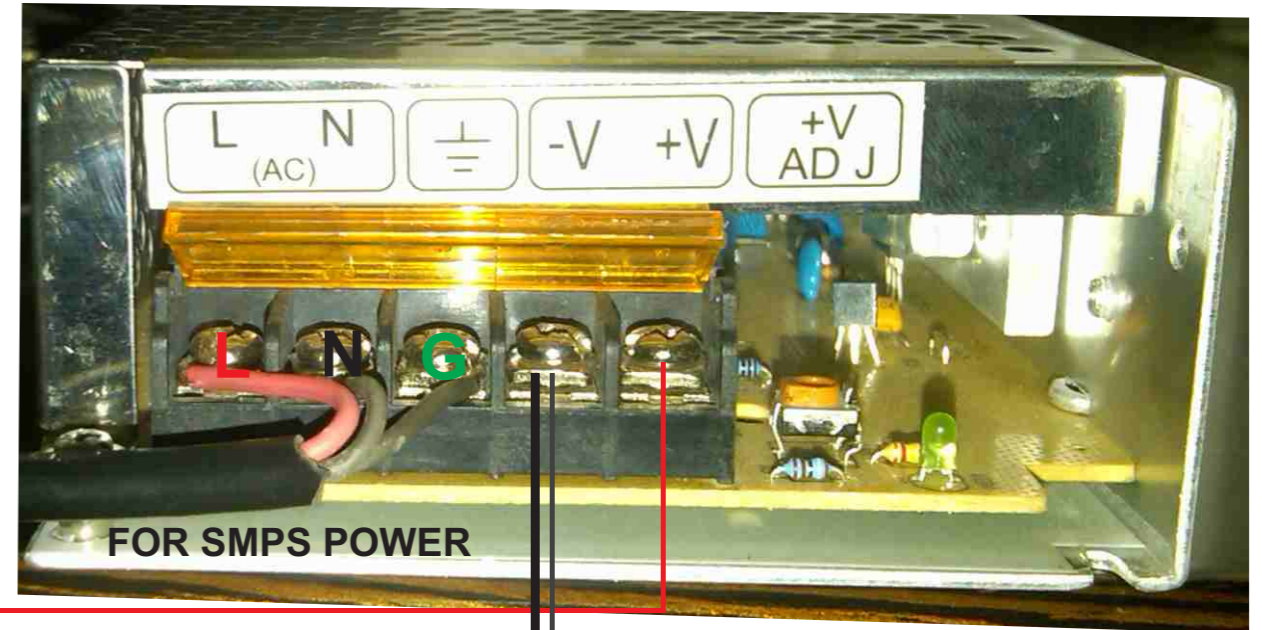

TO CAMERA POWER

TO CAMERA  
BNC CONNECTOR

MIC

SMPS 5 AMP

FOR SMPS POWER

VIDEO CABLE

CHANNEL 1  
INPUT

VIDEO OUT

TOWARDS VIDEO IN  
OF TV

RCA CONNECTOR WILL  
GO IN **TV VIDEO-IN**

RCA CONNECTOR WILL  
GO IN **A-IN**